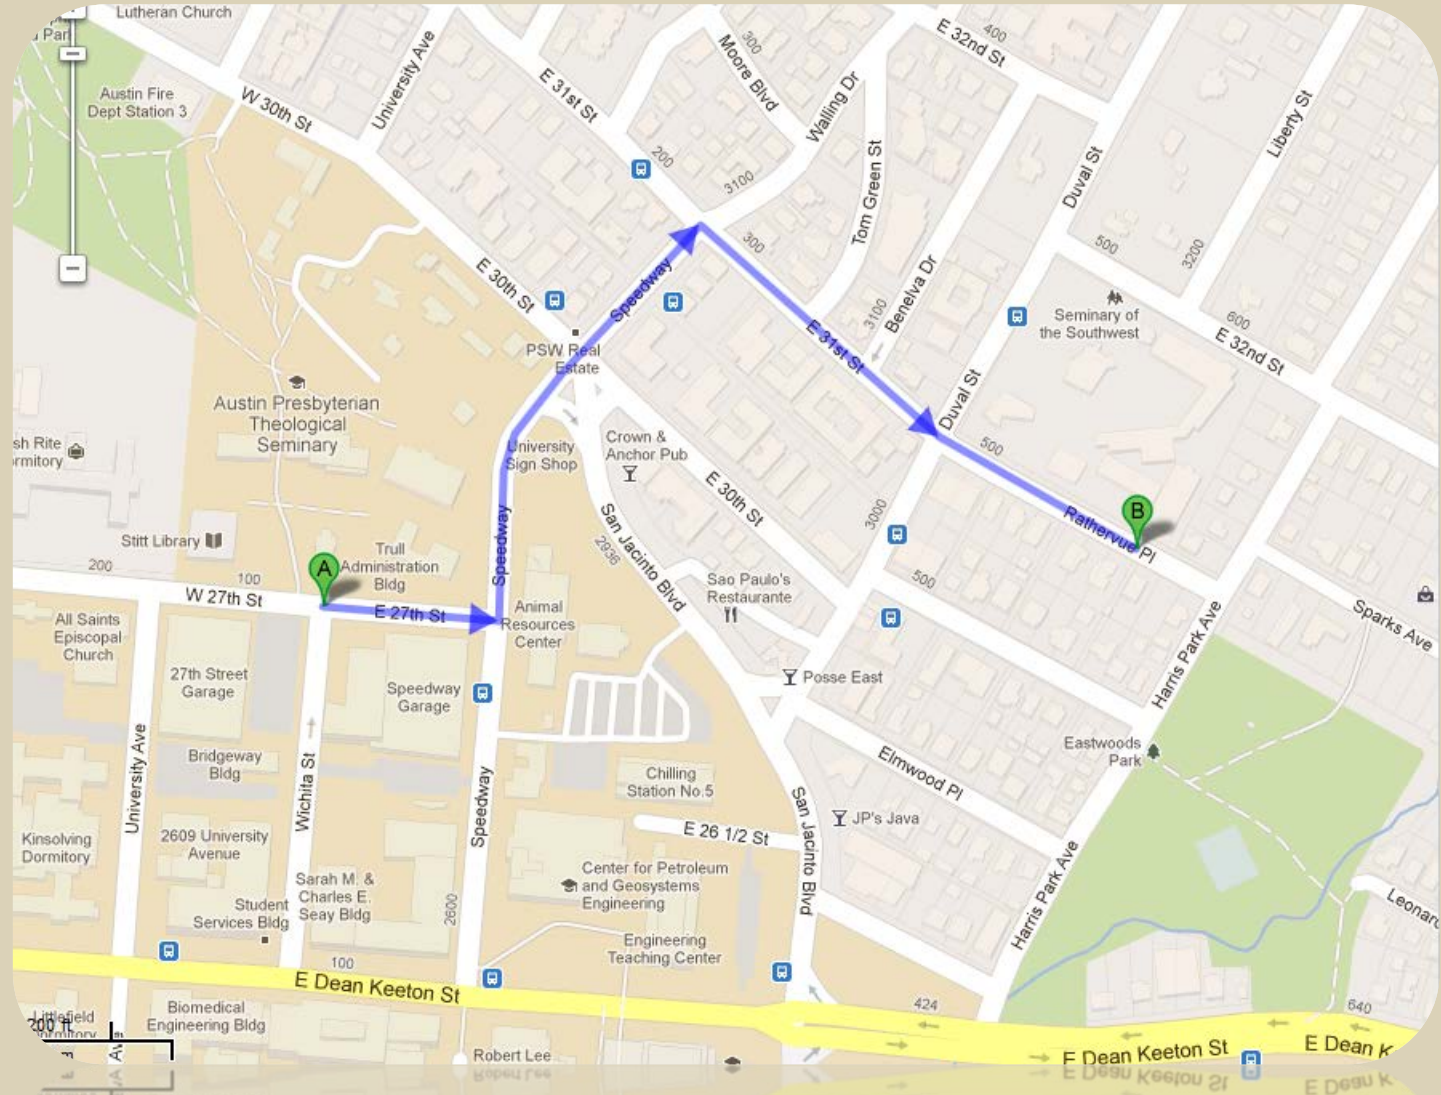

Seminary of the Southwest- Booher Library