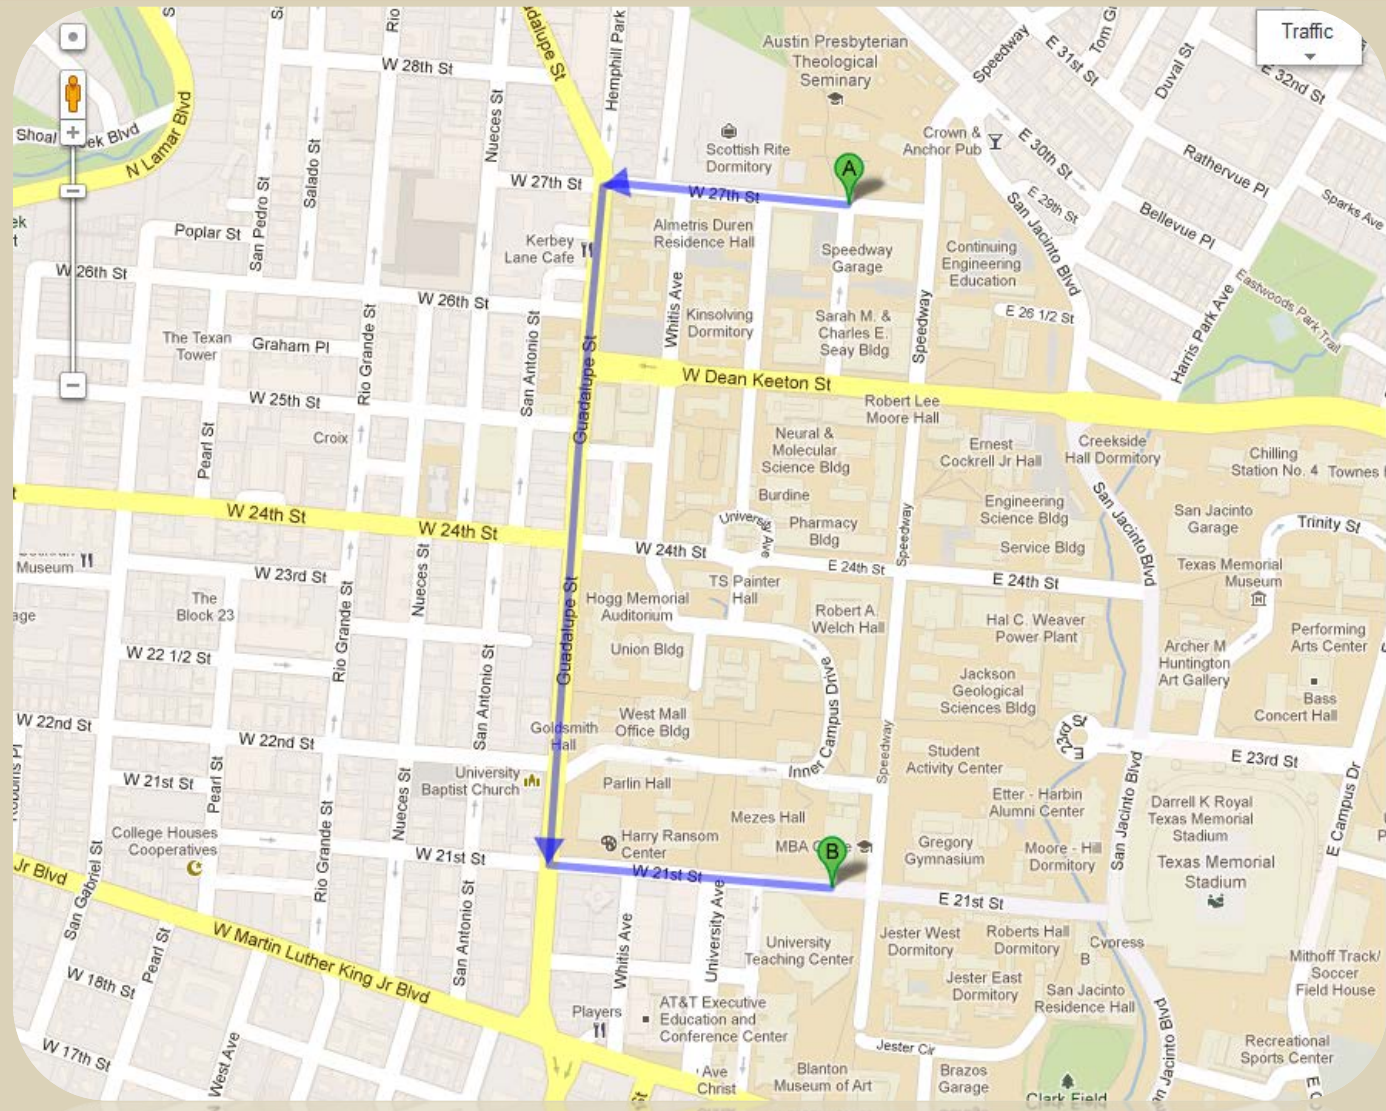

University of Texas- Perry Castañeda Library